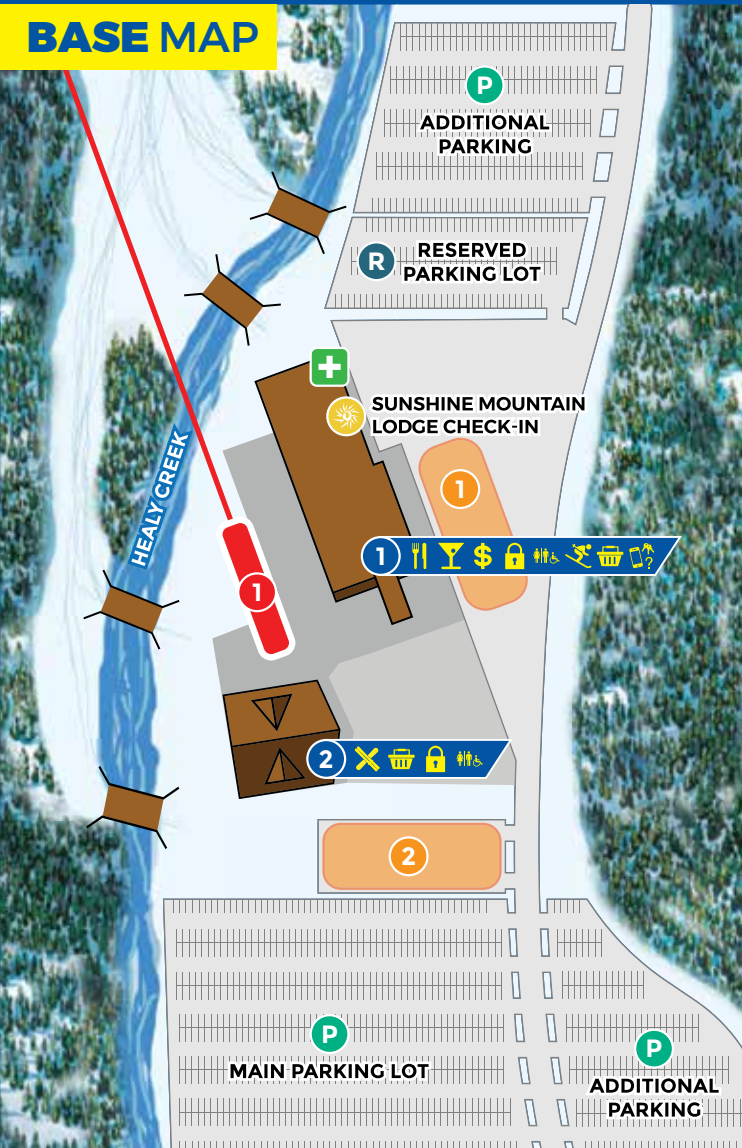

---

- ① Village Gondola

---

- ② Super Angel Luxury Express

---

- ③ Strawberry Express Quad

- ④ Mitey Mite Learning Area and Conveyor Lift

---

- ⑤ Standish Express Quad

---

- ⑥ Tiny Tigers Carpet Lift

---

- ⑦ Wawa Quad

---

- ① Banff Bus Pick-Up / Drop-Off

---

- ② 5 Minute Drop-Off Zone

- |   |  |
|---|--|
|  Washrooms             |  Lockers      |
|  Handicap Washrooms    |  Shopping     |
|  Bar / Lounge          |  Rentals      |
|  Restaurant            |  Ski School   |
|  Accommodation         |  Lost & Found |
|  Daycare / Kids Kampus |  Sightseeing  |
|  ATM                   |  First Aid    |

## BASE MAP